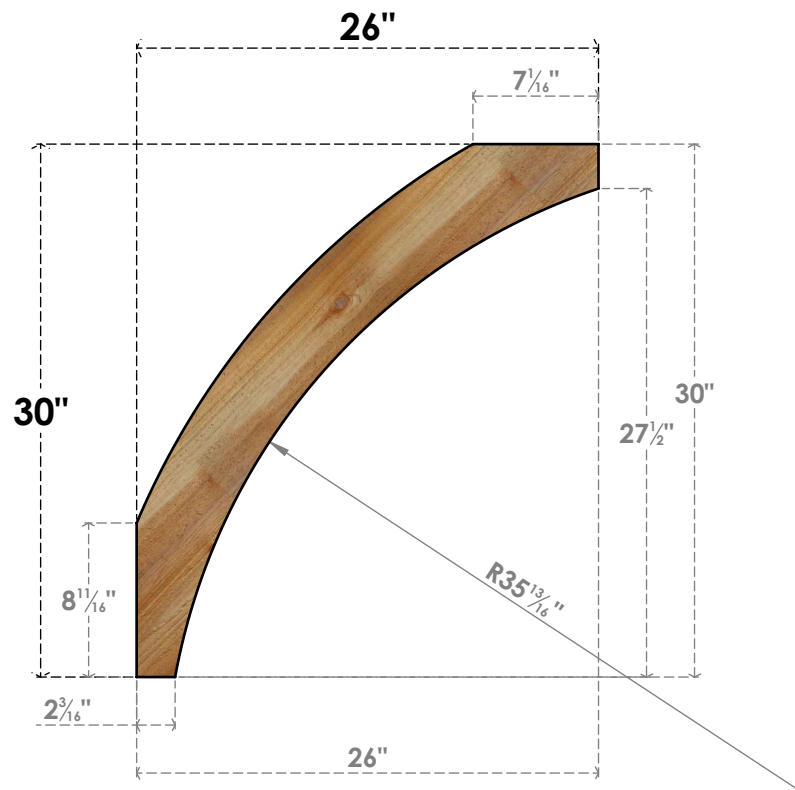

BRC06X26X30THR00RWR

6"W X 26"D X 30"H THORTON ROUGH SAWN BRACE, WESTERN RED CEDAR

SIDE

FRONT

EKENA MILLWORK
 2300 WEST MAIN ST.
 CLARKSVILLE, TX 75426
 TOLL FREE: 866-607-0453
 WWW.EKENAMILLWORK.COM

NOTES

1. INSTALLATION TO BE COMPLETED IN ACCORDANCE WITH MANUFACTURER'S SPECIFICATIONS.
2. DRAWING MAY NOT BE TO SCALE
3. THIS DRAWING IS INTENDED FOR DESIGN AND PLANNING PURPOSES ONLY.
4. ALL INFORMATION CONTAINED HEREIN WAS CURRENT AT THE TIME OF DEVELOPMENT BUT MUST BE REVIEWED AND APPROVED BY THE PRODUCT MANUFACTURER TO BE CONSIDERED ACCURATE.
5. PRODUCTS ARE NOT KILN DRIED. THIS ITEM IS UNIQUE AND WILL CONTAIN THE NATURAL VARIATIONS THAT THE WOOD SPECIES OFFERS. THIS MAY RESULT IN VARIATIONS UP TO 1/4"